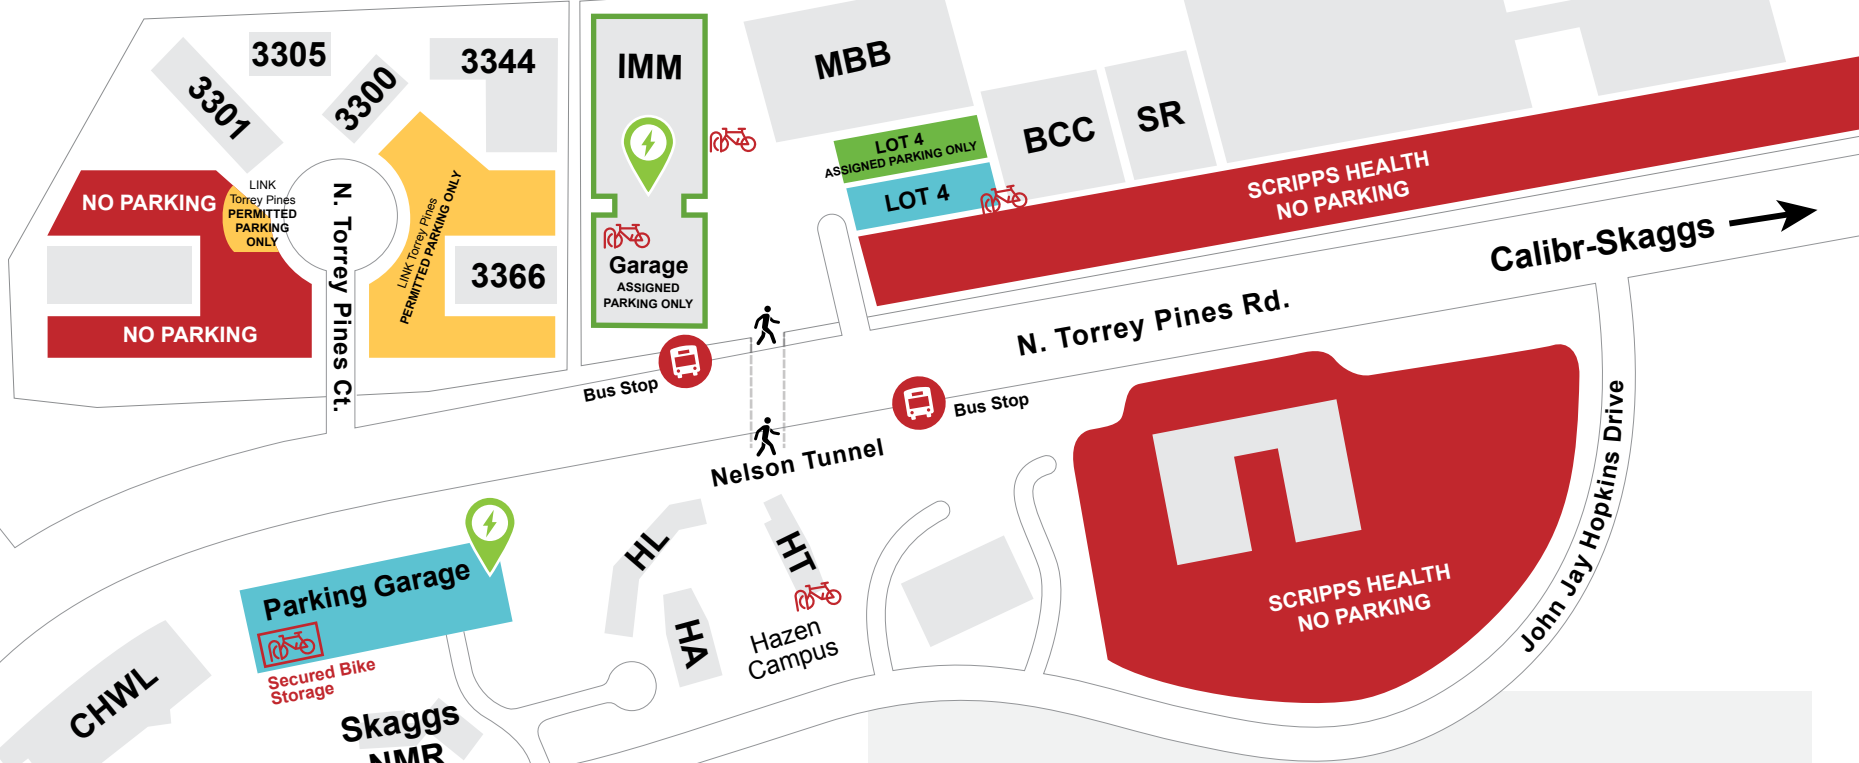

Torrey Pines Golf Course

N. Torrey Pines Rd.

Genesee Ave.

John Jay Hopkins Drive

Interstate 5

John Jay Hopkins Ct.

General Atomics Ct.

 **Scripps Research**

10550 N. Torrey Pines Rd.
La Jolla, CA 92037
(858) 784-1000

- 3300 - Conference Center & Cafe**
Security Services
Cafe
Conference Center
Counseling Services
Faculty Club
 - 3301 - Administration Building**
Administration
Business Computing
Environ. Health & Safety
Finance / AP
Human Resources
International Services
Office of Sponsored Programs
Patent Counsel
Payroll
Philanthropy
Procurement
Technology Development
 - 3305 - Facilities Services**
Campus Services
Planning, Design & Construction
IT Services
 - 3344 - Scientific & Administrative**
IT Services
Marketing & Communications
SRTI - Scripps Translational Science Institute
 - 3366 - Scientific**
 - BCC - Beckman Center for Chemical Sciences**
 - Calibr-Skaggs**
 - CHWL - Chi-Huey Wong Laboratories for Biomedical Research**
 - DNC - Dorris Neuroscience Center**
 - HA - Hazen Auditorium**
 - HL - Hazen Lab**
 - HT - Hazen Theory**
Office of Graduate Studies
Career & Professional Development
 - IMM - Immunology & Microbiology**
 - MBB - The Skaggs Institute (Molecular Biology)**
 - NMR - Nuclear Magnetic Resonance**
 - SR - Stein Research Center**
-  Scripps Research Campus Parking
 -  Scripps Research Permitted Parking Only
 -  Scripps Research Assigned Parking Only
 -  Electric Car Charging Station
 1. IMM - top level of parking garage
 2. Parking Garage - on each level of parking garage
 -  Bike Rack